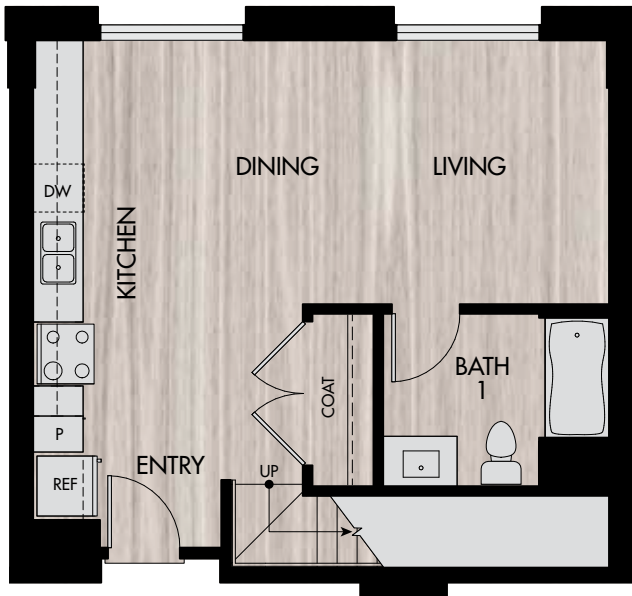

PLAN M 2 Bedroom / 2 Bath 1,095 sq. ft.

LOWER LEVEL

UPPER LEVEL