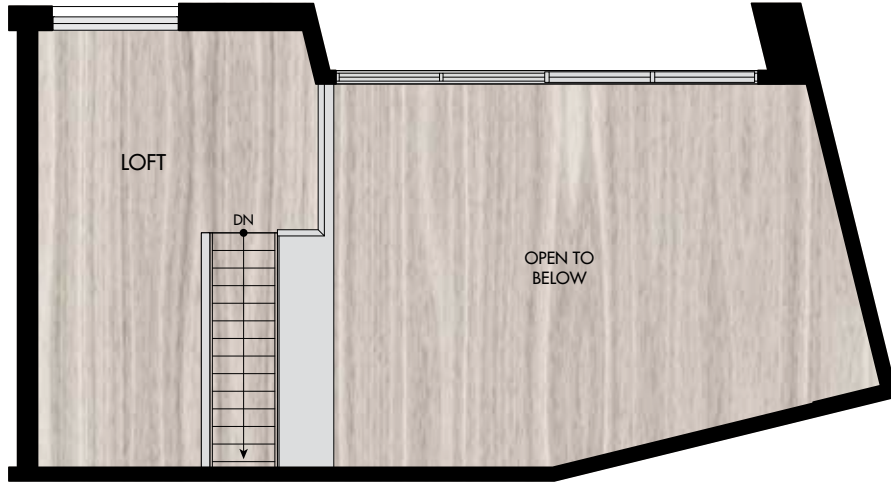

PLAN T-1 2 Bedroom + Loft / 2 Bath 1,515 sq. ft.

UPPER LEVEL

LOWER LEVEL